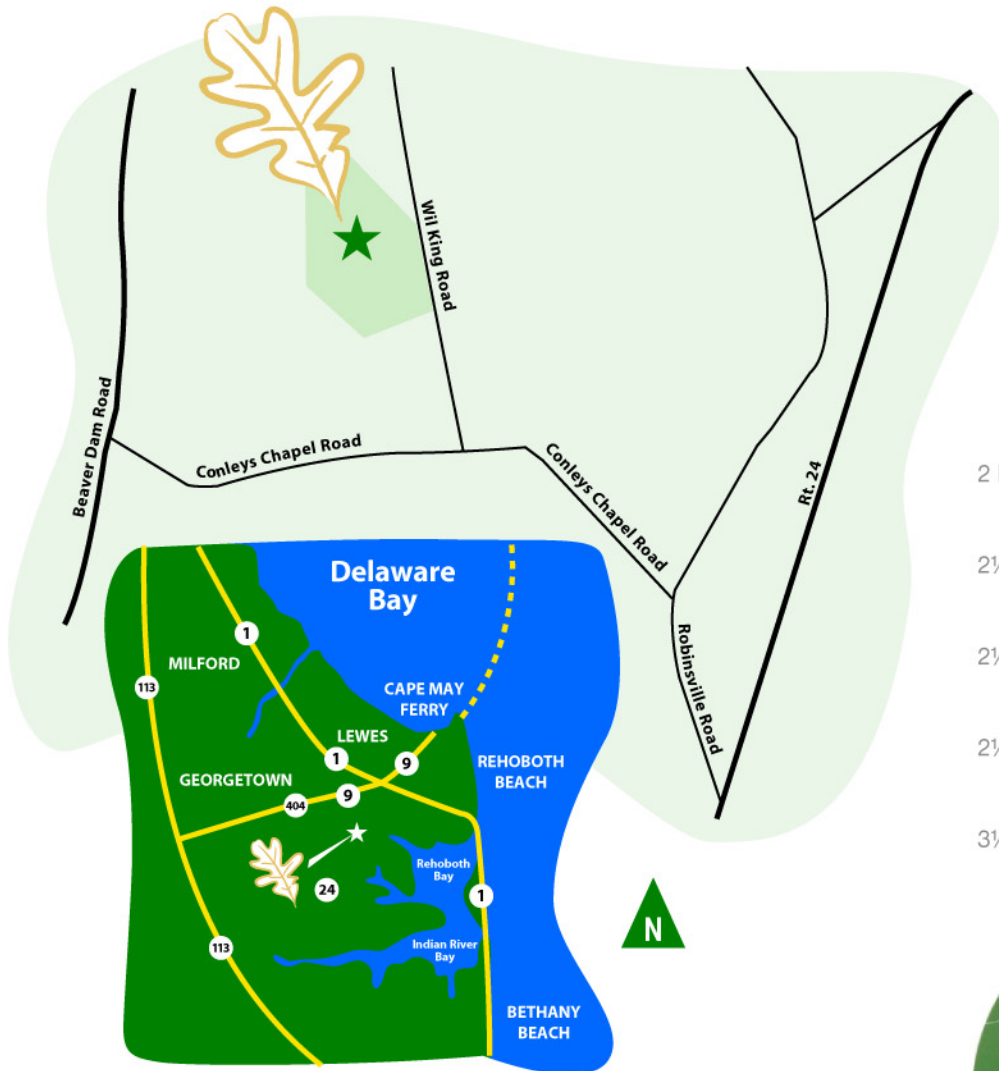

OAKWOOD VILLAGE AT LEWES

Directions to Oakwood Village from Lewes/Rehoboth Beach

From Highway 1, turn onto Rt. 24 and head west for 5 miles. After the Lewes Rehoboth Fire Station, turn right onto Robinsville Road. After a 1/2 mile, turn left onto Conleys Chapel Road and after another 1/2 mile turn right onto Wil King Road. Oakwood Village will be a 1/2 mile on the left.

2 HOURS FROM PHILADELPHIA

2½ HOURS FROM WASHINGTON, DC

2½ HOURS FROM BALTIMORE

2½ HOURS FROM ALEXANDRIA, VA

3½ HOURS FROM NEW YORK CITY